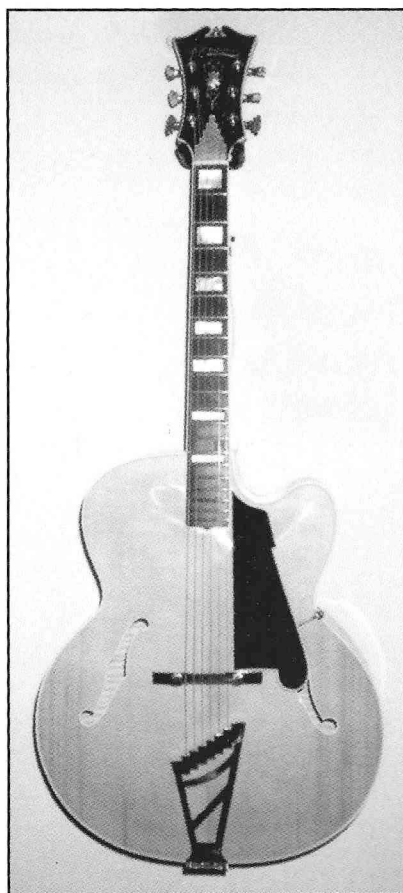

Progress was very slow. Personnel changes in Art's shop and discovery of hidden knots exposed during the carving of the backs caused Art to wonder if Fate and Mother Nature were both against him.

Finally, a maple wedge proved 'true' and the back for Artie's guitar produced an excellent flame. On May 28th I picked up the finished instrument, serial #12-003. The following day, I drove to Folk Music in Claremont, for Ben Harper and his grandparents, Charlie and Dorothy Chase to see the first natural finish D'Angelico Replica. They were impressed and Ben had nothing but good to say about the project.

The next morning, I made the two hour drive north to Bakersfield. When I walked in the door of Front Porch Music, I was immediately surrounded by a group of eager guitar fanatics. The usual 'oohh's' and 'aahhh's' accompanied the ceremonial opening of the case and the facial expressions of the players, as their turn came around, tells the story. (see pictures)

A creator of ingenious displays, Artie took an old harmonica floor stand and removed the interior shelving. Placing the guitar inside, he gave it the appearance of a sealed, transparent time capsule to be opened well into the next century, predicting an astronomical value upon its recovery by a new generation.

Back at the Valdez Luthierie, more delays occurred. Necessary building renovations and more personnel exasperation's brought the assembly of Dino Olar's instrument to a halt. Completion was finalized on the last day of October and #12-007 left for D'Angelico Headquarters in Michigan to be shipped with the next string order to Switzerland.